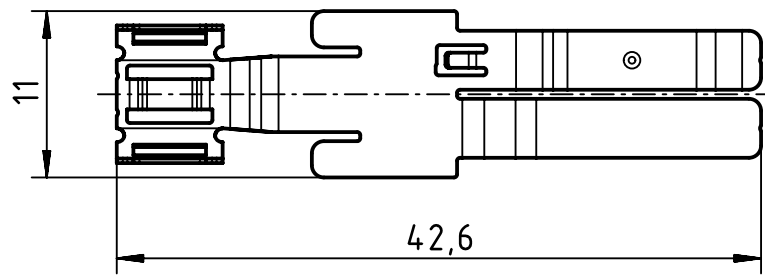

1 2 3 4 5 6

A

B

C

D

	All Dimensions in mm Original Size DIN A4		Scale 2:1	Free size tol.		Ref.	
	All rights reserved Department EL PD		Created by HOLLERT	Inspected by LOETKEMANN	Standardisation RUETERA	Date 2020-08-07	State Final Release
HARTING Electric GmbH & Co. KG D-32339 Espelkamp		Title Han 1A-shielding plate				Doc-Key / ECM-Nr. 100808853/UGD/002/B 500000172014	
		Type TB	Number 09 10 000 9906			Rev. B	Page 1/1