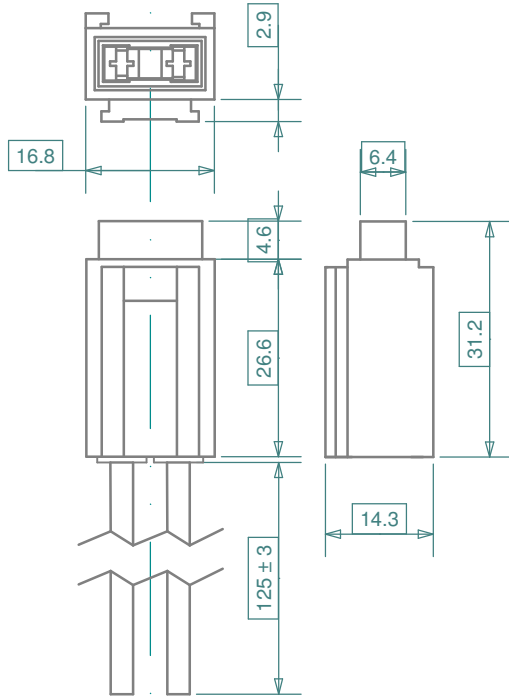

H7105

3D not to scale

H7120

F7000 series miniOTO blade fuse reference table:

Rating [A]	Color	Volt [V]	iMaXX Reference
3	Violet	32	F7003
4	Pink	32	F7004
5	Tan	32	F7005
7.5	Brown	32	F7075
10	Red	32	F7010
15	Blue	32	F7015
20	Yellow	32	F7020
25	Natural	32	F7025
30	Green	32	F7030

iMaXX ref.	Description
H7105	cover PP, for use on FH H7120 series, translucent
H7120	FH miniOTO assembled, 2,5mm ² red wire 1p, no cover
H7125	FH miniOTO assembled, 2,5mm ² red wire 1p, loose cover
H1007	mounting bracket steel, for holders H1010, H7120 series

Revisions			Date	Appr.
Date	Type			
		Drawn	08/11	GRH
		Checked	08/11	BE
		Standards		
		Approved	08/11	AdH

		Scale	1 : 1	Title	H7100A series 1 pos miniOTO FH
		Projection	Tolerance ± 0.2 mm unless otherwise noted	Drawing type	schematic
				Drawing number	H7100A drawing 1
				Sheet	1 of 1
				Layers / Sheet	0 1 2 6 8 9 11 Sheet 01