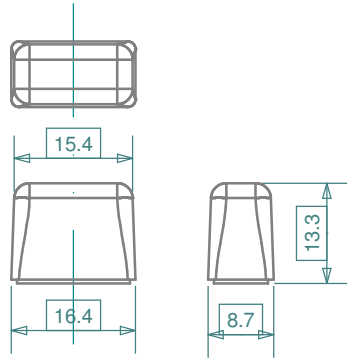

H7105

3D not to scale

H7120

F7000 series miniOTO blade fuse reference table:

Rating [A]	Color	Volt [V]	iMaXX Reference
3	Violet	32	F7003
4	Pink	32	F7004
5	Tan	32	F7005
7.5	Brown	32	F7075
10	Red	32	F7010
15	Blue	32	F7015
20	Yellow	32	F7020
25	Natural	32	F7025
30	Green	32	F7030

iMaXX ref.	Description
H7105	cover PP, for use on FH H7120 series, translucent
H7120	FH miniOTO assembled, 2,5mm ² red wire 1p, no cover
H7125	FH miniOTO assembled, 2,5mm ² red wire 1p, loose cover
H1007	mounting bracket steel, for holders H1010, H7120 series

Revisions			Date	Appr.
Date	Type			
		Drawn	08/11	GRH
		Checked	08/11	BE
		Standards		
		Approved	08/11	AdH

		Scale	1 : 1	Title	H7100A series 1 pos miniOTO FH
		Projection	Tolerance ± 0.2 mm unless otherwise noted	Drawing type	schematic
				Drawing number	H7100A drawing 1
				Sheet	1 of 1
				Layers / Sheet	0 1 2 6 8 9 11 Sheet 01