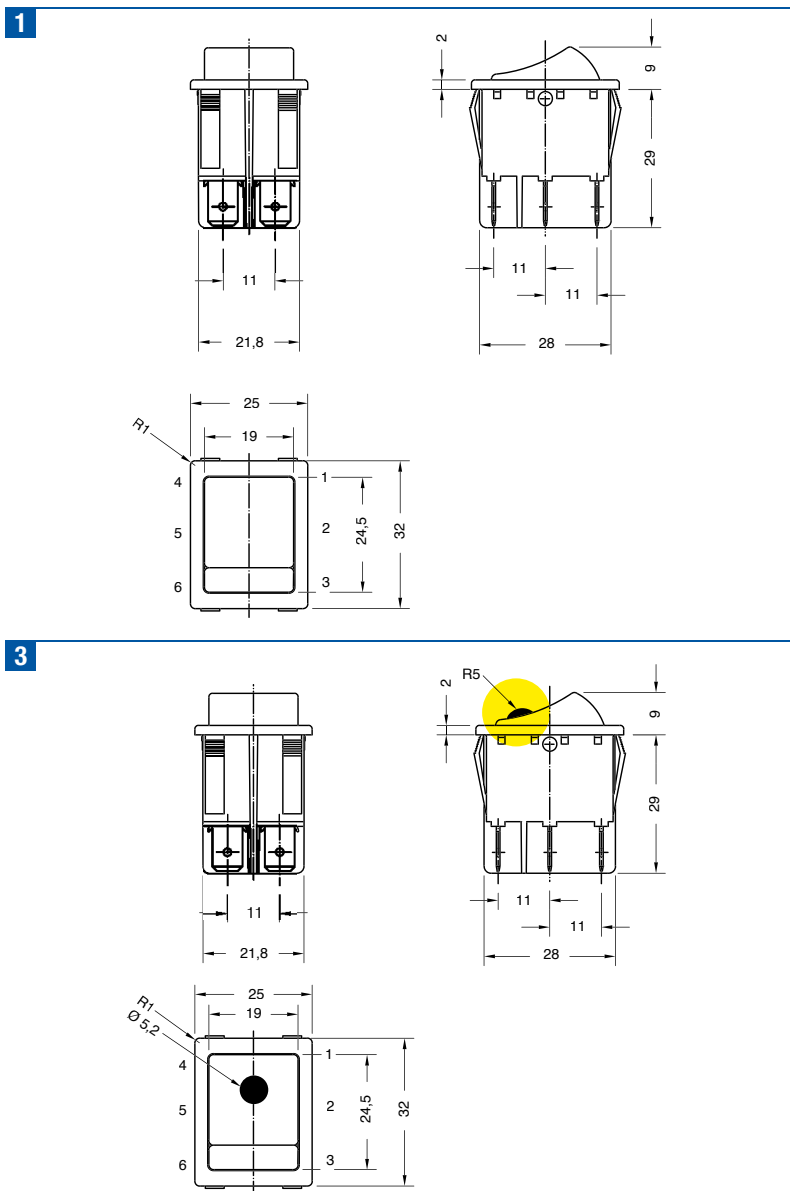

CYCLE No. 50.000

CUT OUT 30x22 mm

AMBIENT TEMPERATURE 125 °C

GWT 850 °C

GWT NO FLAME (<2sec) 750 °C on demand

S X 8 2 ?

?

DRAWING

TERMINAL

WATERPROOF CAP

P (1 + waterproof cap mounted)

Q (3 + waterproof cap mounted)

		Z	Y	X
STANDARD	PLASTIC	0,7 ... 3,5	22 ±0,1	30 +0,2 0
WATERPROOF CAP VERSION	METAL	0,7 ... 2,5	22 ±0,1	30,2 +0,2 0

DRAWING	TERMINAL	FUNCTION	RATING	BODY COLOUR	ROCKER COLOUR	MARKING COLOUR	MARKING	LENS COLOUR			
S	X	8	2						0	0	0