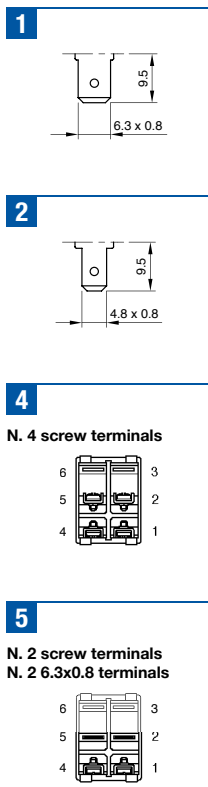

P (1 + waterproof cap mounted)