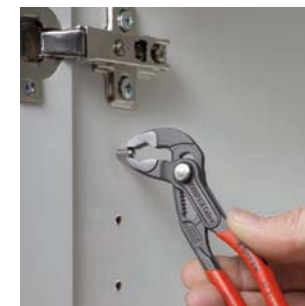

With 125 mm in length, it grips 27 mm and is easy to use even on workpieces in very confined areas.

The smallest high-tech water pump pliers ever made can be used in many different ways, for example in electro-pneumatics and precision mechanics or for assembling furniture and their fittings.

Applicable

- **in industry**
e. g. electropneumatics, precision mechanics
- **in various trades**
e. g. assembly of furniture and fittings
- **in hobbies**
e. g. model building, handicrafts
- **in sport and leisure**
e. g. bicycles and motorcycles
- **in the home and garden**

87 01 125
Illustration 1:1

125 mm of finest KNIPEX quality.

- improved accessibility in very confined areas
- fast adjustment by pushing a button, directly on the workpiece
- box joint design for high stability (double guide)
- secure catching of the hinge bolt prevents any unintentional shifting
- gripping surfaces with specially hardened teeth (approx. 61 HRC)
- self-locking prevents the pliers slipping on the workpiece
- guard protects operators' fingers being pinched
- chrome vanadium electric steel, forged, oil-hardened