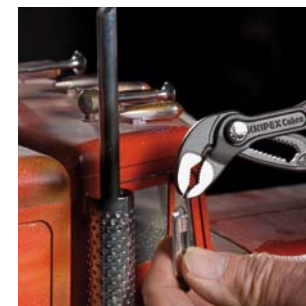

With 125 mm in length, it grips 27 mm and is easy to use even on workpieces in very confined areas.

The smallest high-tech water pump pliers ever made can be used in many different ways, for example in electro-pneumatics and precision mechanics or for assembling furniture and their fittings.

Applicable

- **in industry**
e. g. electropneumatics, precision mechanics
- **in various trades**
e. g. assembly of furniture and fittings
- **in hobbies**
e. g. model building, handicrafts
- **in sport and leisure**
e. g. bicycles and motorcycles
- **in the home and garden**

87 01 125
Illustration 1:1

125 mm of finest KNIPEX quality.

- improved accessibility in very confined areas
- fast adjustment by pushing a button, directly on the workpiece
- box joint design for high stability (double guide)
- secure catching of the hinge bolt prevents any unintentional shifting
- gripping surfaces with specially hardened teeth (approx. 61 HRC)
- self-locking prevents the pliers slipping on the workpiece
- guard protects operators' fingers being pinched
- chrome vanadium electric steel, forged, oil-hardened