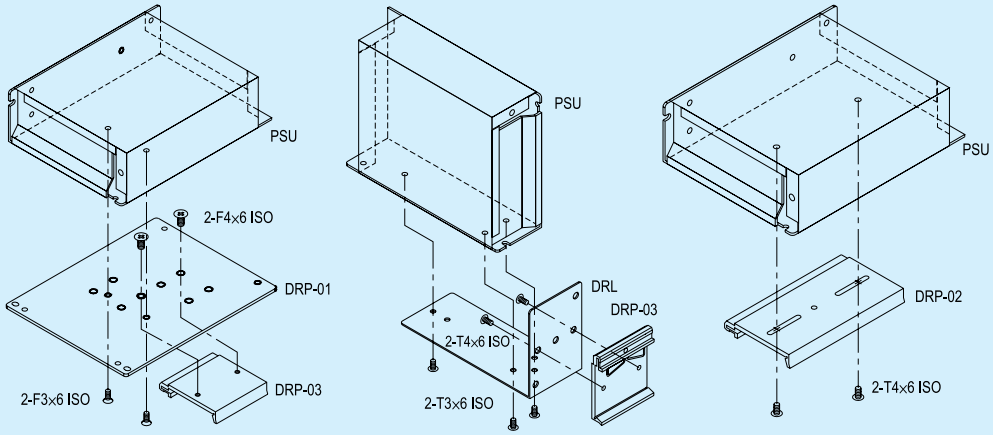

Switching Power Supply Accessories

Metal Mounting Brackets & Accessories

Part No.	Photo	MEAN WELL Case No.	Applicable MEAN WELL Models
DRL-01		238, 239, 240 903, 905, 931 932, 971	LRS-35/50/75/100 RS-25 RS-35 RS-15
DRL-02		241 901, 902, 906 915, 916, 920	LRS-150/150F SD-100/150
DRL-03A		980 987	SP-240 HRP(G)-300
DRP-01		238, 239, 241 901, 902 903, 906 931, 932, 946	LRS-35/50/100/150/150F All models
DRP-01A		203, 205 978, 999	RSD-100/150/200/300
DRP-02		240 905, 915, 916, 920, 928	LRS-75
DRP-03		DRP-01 DRL-01~03	All models
DRP-04		203, 205 978, 999	RSD-100/150/200/300
DRP-14		214 979 984	EDR/NDR/SDR/TDR- 240/ 480/ 960
DRP-14A		214 CMU2	CMU2/ SDR-960/ TDR-960
DRP-15		221 979, 984, 992	EDR/NDR/SDR/TDR- 75/ 120

Part No.	Photo	MEAN WELL Case No.	Applicable MEAN WELL Models
MHS012		206, 207, 215A 912, 915, 916, 935, 939, 940 977,980, 982, 986, 987,995	HDP-190/ 240 RSP-200/ 320/ 500 LRS-200/ 350 RSP-150 SE-450/ 1000 MP450/ 650/ 1000 HRP-300/ 450/ 600 RSP-2400/ 3000
MHS012D		287	NPB-120/240/360
MHS013		919, 926	SP-750 SE-600
MHS013A		250 256 296 294	RSP-1600 RPB-1600 RCP-1600 RCB-1600 DPU-3200 DRP-3200 NSP-1600 NSP-3200
MHS014		212 952	RSP-750 RSP-1000 SD-1000
MHS025		910	PSP-600 SP-500 PSPA-1000
MHS026		943	RSP-1500
MHS027		971, 931	RS12 RS25

Installation Diagram

DRL/DRP series

MHS series

DRP series