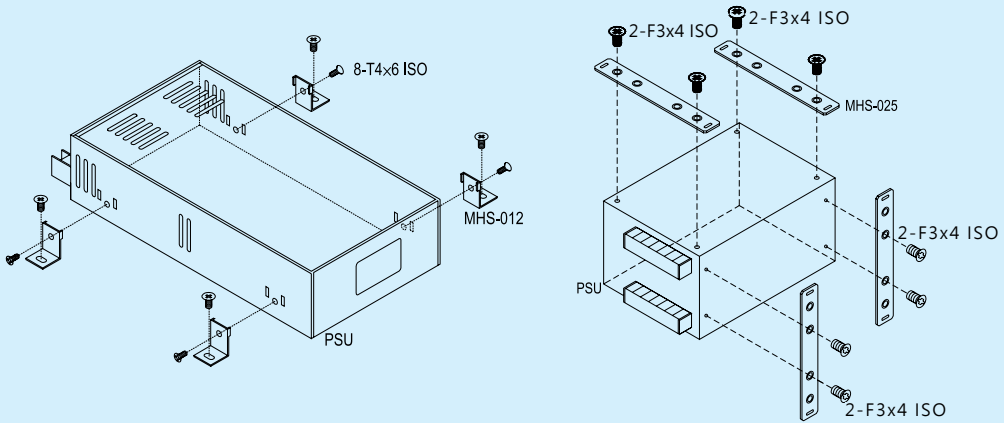

Switching Power Supply Accessories

Metal Mounting Brackets & Accessories

Part No.	Photo	MEAN WELL Case No.	Applicable MEAN WELL Models
DRL-01		238, 239, 240 903, 905, 931 932, 971	LRS-35/50/75/100 RS-25 RS-35 RS-15
DRL-02		241 901, 902, 906 915, 916, 920	LRS-150/150F SD-100/150
DRL-03A		980 987	SP-240 HRP(G)-300
DRP-01		238, 239, 241 901, 902 903, 906 931, 932, 946	LRS-35/50/100/150/150F All models
DRP-01A		203, 205 978, 999	RSD-100/150/200/300
DRP-02		240 905, 915, 916, 920, 928	LRS-75
DRP-03		DRP-01 DRL-01~03	All models
DRP-04		203, 205 978, 999	RSD-100/150/200/300
DRP-14		214 979 984	EDR/NDR/SDR/TDR- 240/ 480/ 960
DRP-14A		214 CMU2	CMU2/ SDR-960/ TDR-960
DRP-15		221 979, 984, 992	EDR/NDR/SDR/TDR- 75/ 120

Part No.	Photo	MEAN WELL Case No.	Applicable MEAN WELL Models
MHS012		206, 207, 215A 912, 915, 916, 935, 939, 940 977,980, 982, 986, 987,995	HDP-190/ 240 RSP-200/ 320/ 500 LRS-200/ 350 RSP-150 SE-450/ 1000 MP450/ 650/ 1000 HRP-300/ 450/ 600 RSP-2400/ 3000
MHS012D		287	NPB-120/240/360
MHS013		919, 926	SP-750 SE-600
MHS013A		250 256 296 294	RSP-1600 RPB-1600 RCP-1600 RCB-1600 DPU-3200 DRP-3200 NSP-1600 NSP-3200
MHS014		212 952	RSP-750 RSP-1000 SD-1000
MHS025		910	PSP-600 SP-500 PSPA-1000
MHS026		943	RSP-1500
MHS027		971, 931	RS12 RS25

Installation Diagram

DRL/DRP series

MHS series

DRP series