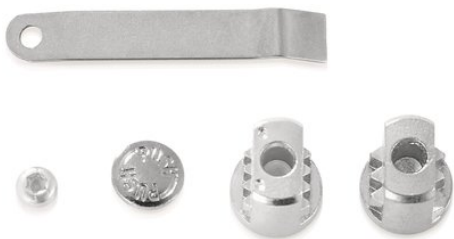

## Product information

**87 09 01**

- Assortment of spare parts Adjustment

**Assortment of spare parts for adjustment for 86/87 XX 250/300 (without 87 2X XXX)**

### General

Article No.	87 09 01
EAN	4003773074724
Weight	10 g
Dimensions	75 x 6 mm
REACH compliant	no
RohS compliant	no