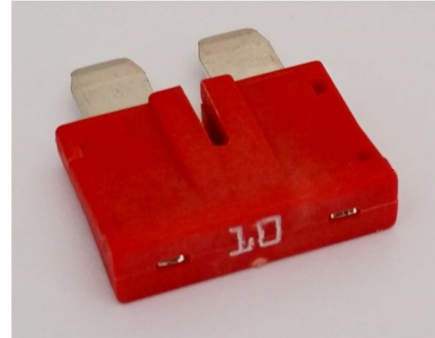

**F1800 normOTO OCR blade fuse series, 80 Vd**

- iMaXX has broken the monopoly and is second producer world wide
- Meets international specifications and standards
- Check fuse in fuse block using test points at top of the fuse
- Blade rigidity through robust/sturdy body construction
- Fusing element wire produced in EU resulting in secure and reliable functioning
- Self extinguishing (IUL 94V0) 25% glass-filled color coded body materials
- High temperature resistive plastics used for fuse body materials
- Tin plated copper blades
- Rating marked on top using OCR font

iMaXX ref.	Color	Rating [A]	Voltage [Vdc]
F1801	Black	1	80
F1802	Gray	2	80
F1803	Violet	3	80
F1804	Pink	4	80
F1805	Tan	5	80
F1875	Brown	7,5	80
F1810	Red	10	80
F1815	Blue	15	80
F1820	Yellow	20	80
F1825	Natural	25	80
F1830	Green	30	80
F1840	Orange	40	80